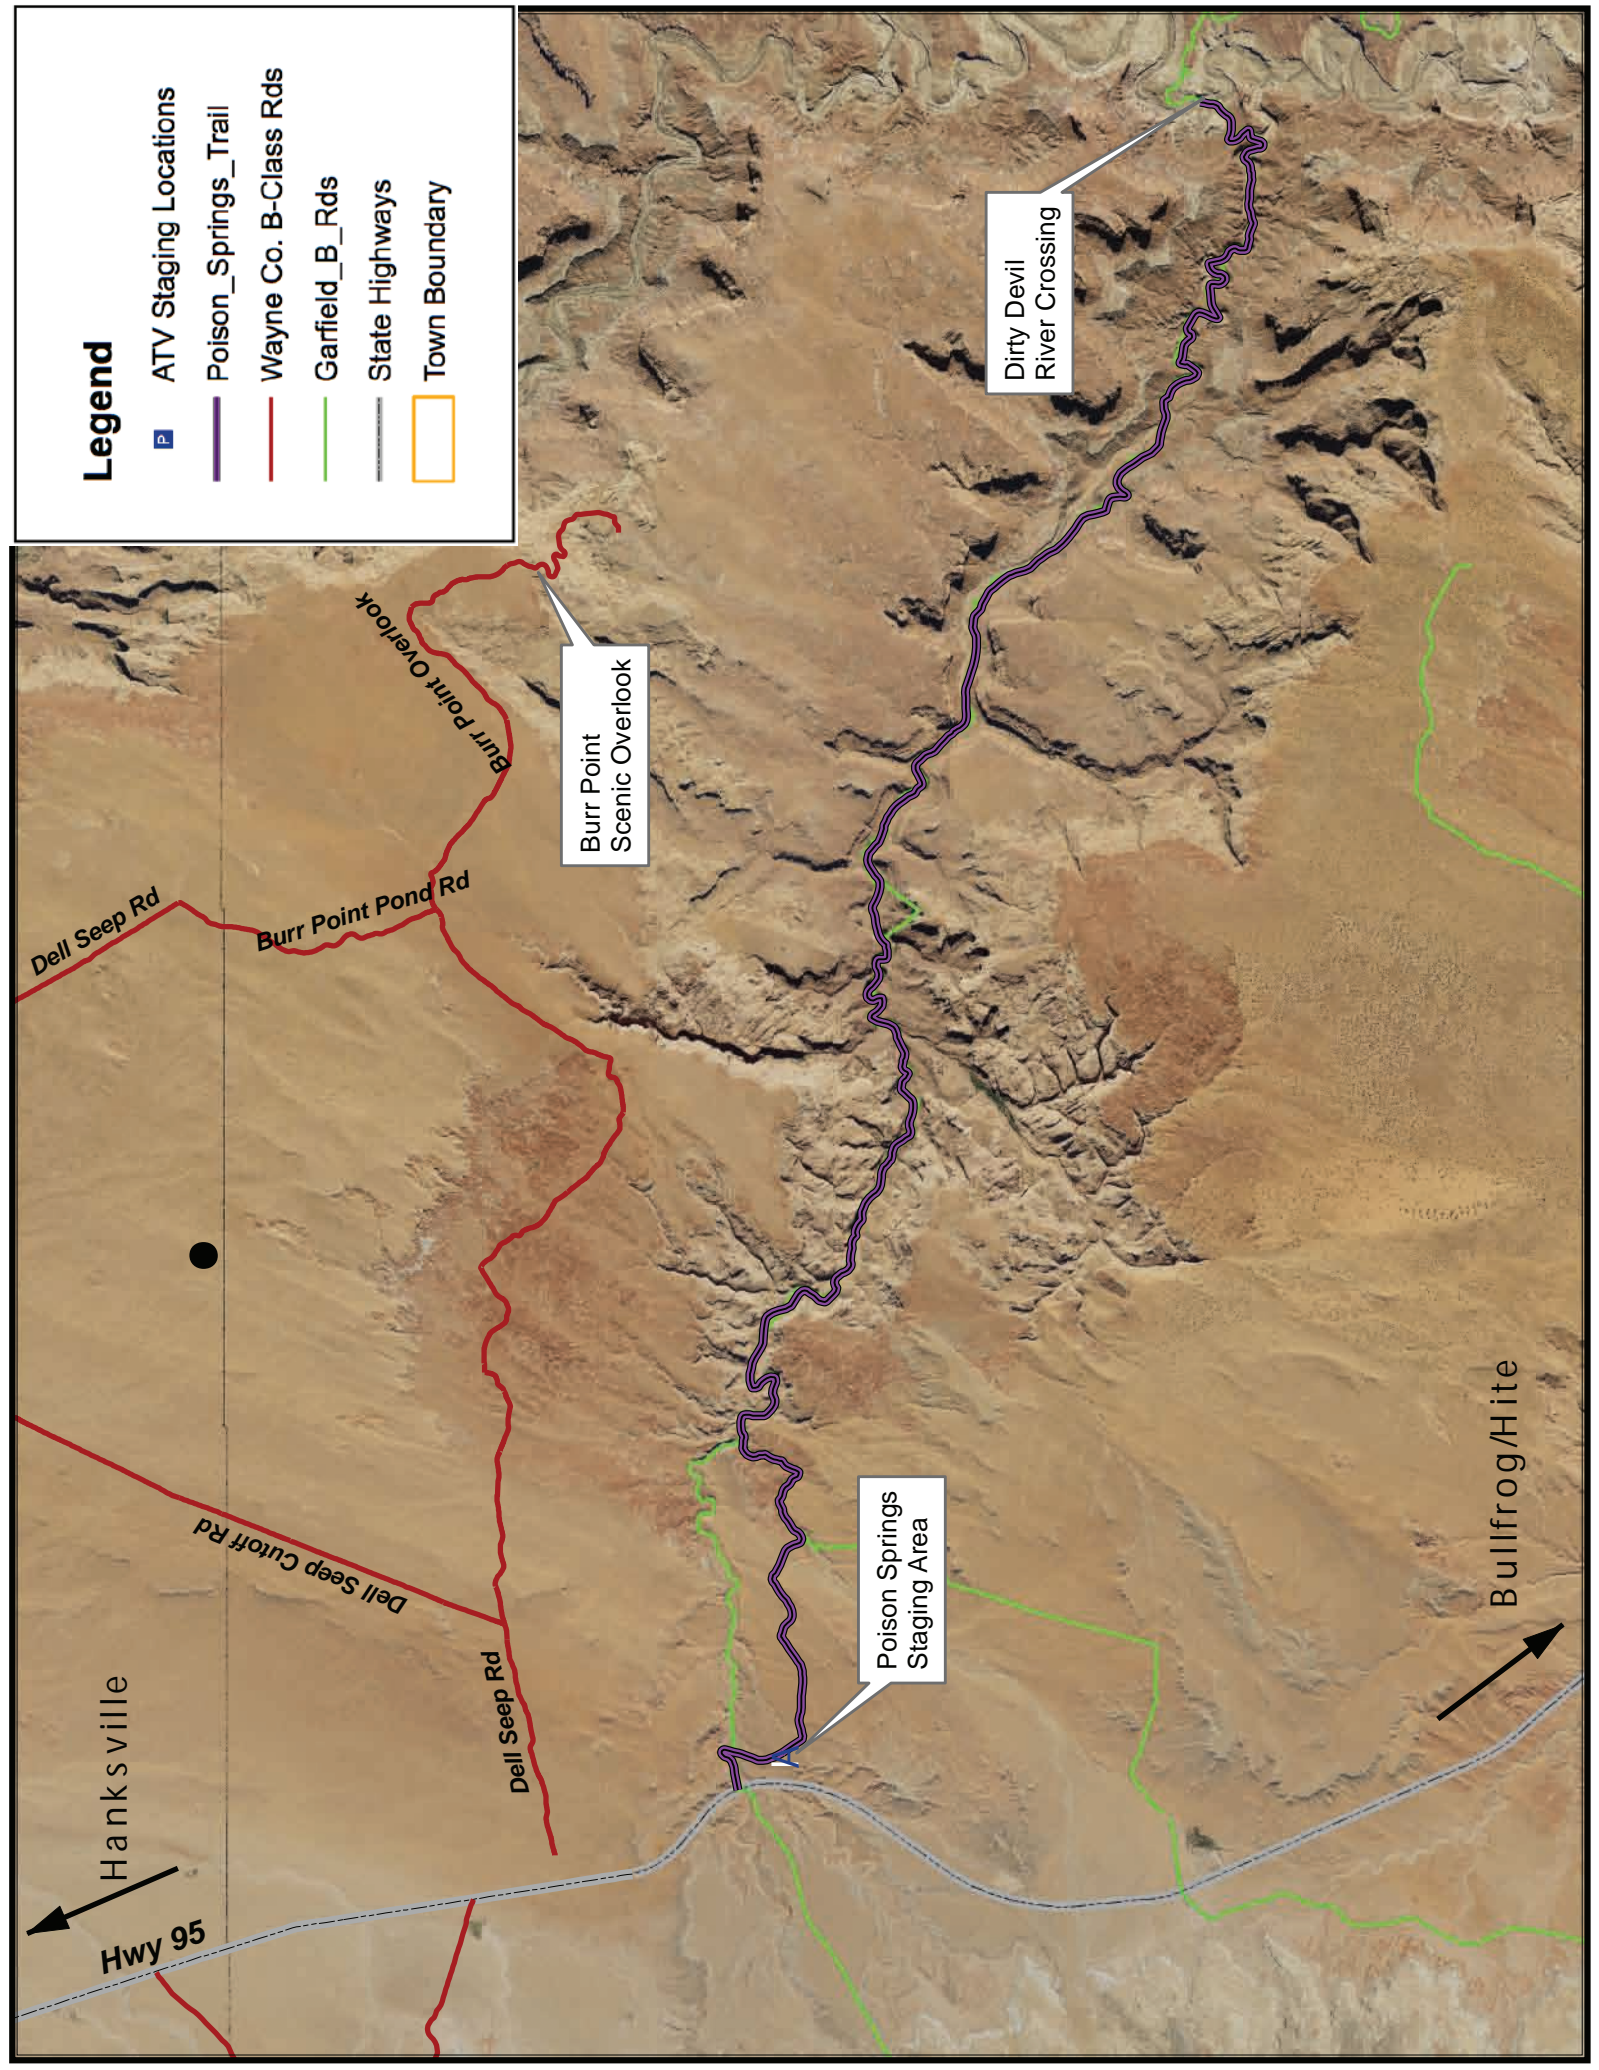

# Legend

- ATV Staging Locations
- Poison\_Springs\_Trail
- Wayne Co. B-Class Rds
- Garfield\_B\_Rds
- State Highways
- Town Boundary

Dirty Devil  
River Crossing

Burr Point  
Scenic Overlook

Poison Springs  
Staging Area

Hanksville  
Hwy 95

Bullfrog/Hite

Burr Point Overlook

Burr Point Pond Rd

Dell Seep Rd

Dell Seep Cutoff Rd

Dell Seep Rd